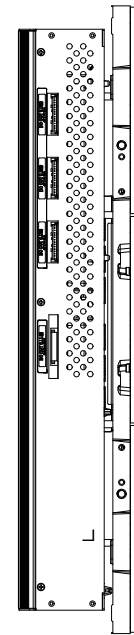

■ LAP020EL6BP  
 - SIZE: W 960mm X H 540mm

PROJECT TITLE

LED Screen

NOTE

1. This drawing is only for reference.
2. Specifications subject to change without notice.

△		
△		
△		
△		
△		
△		
△		
△		

REVISIONS DATE

DRAWN BY

DESIGNED BY

CHECKED BY

APPROVED BY

DRAWING TITLE  
 Cabinet Elevation  
 LAP020EL6BP

MATERIAL

SCALE

DATE 2019. 03. 20.

SHEET NO. DRAFT REV. A

AS (E00-07)mm (+2mm)