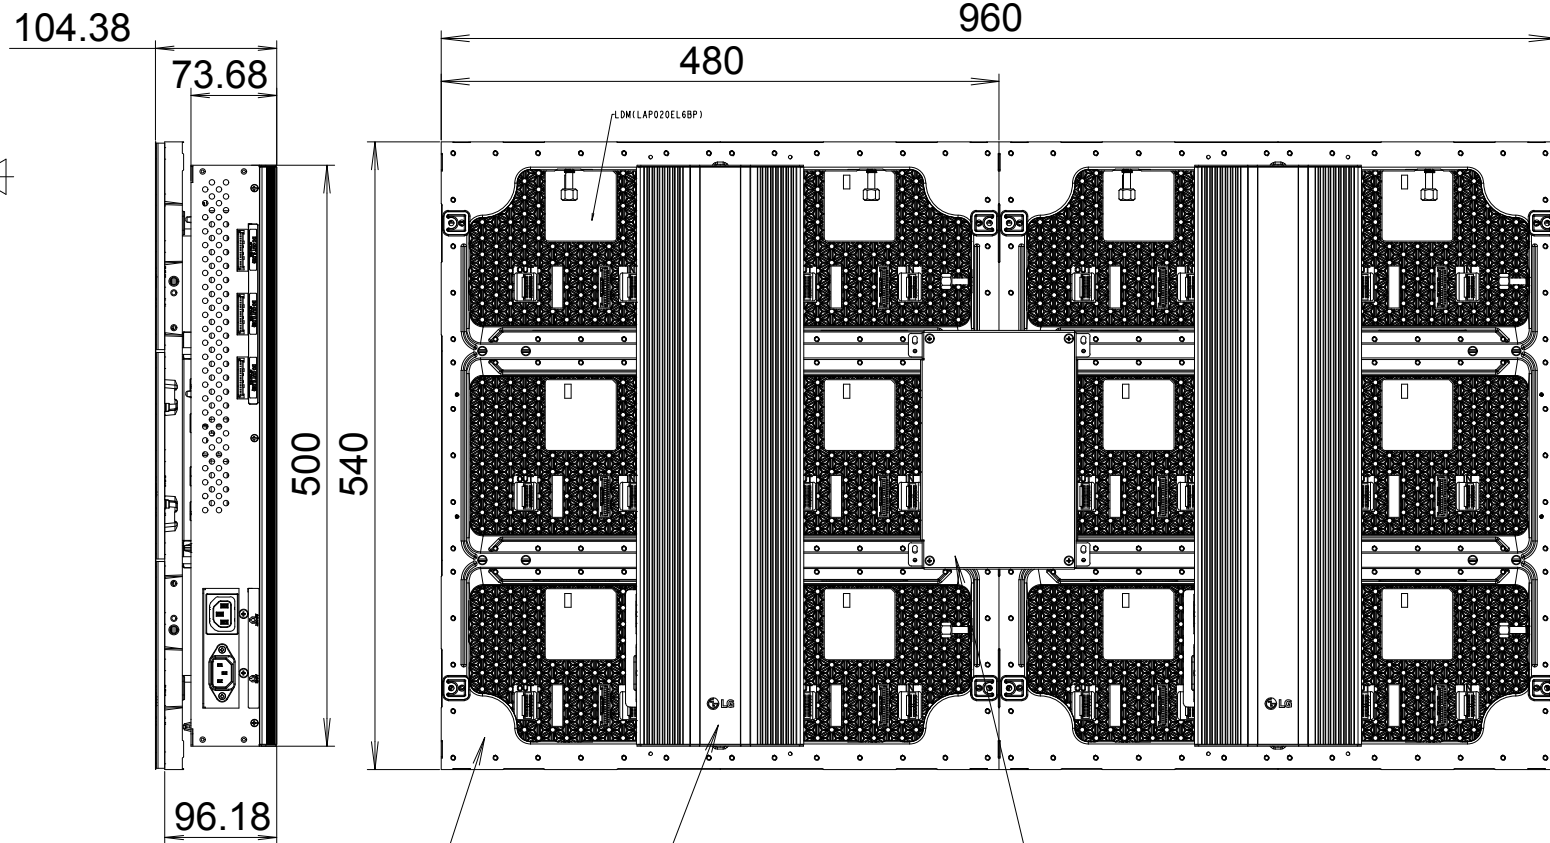

■ LAP020EL6BP  
 - SIZE: W 960mm X H 540mm

PROJECT TITLE

LED Screen

NOTE

1. This drawing is only for reference.
2. Specifications subject to change without notice.

△		
△		
△		
△		
△		
△		
△		
△		

REVISIONS DATE

DRAWN BY

DESIGNED BY

CHECKED BY

APPROVED BY

DRAWING TITLE  
 Cabinet Elevation  
 LAP020EL6BP

MATERIAL

SCALE

DATE 2019. 03. 20.

SHEET NO. DRAFT REV. A

AS (E00-07)mm (+2mm)