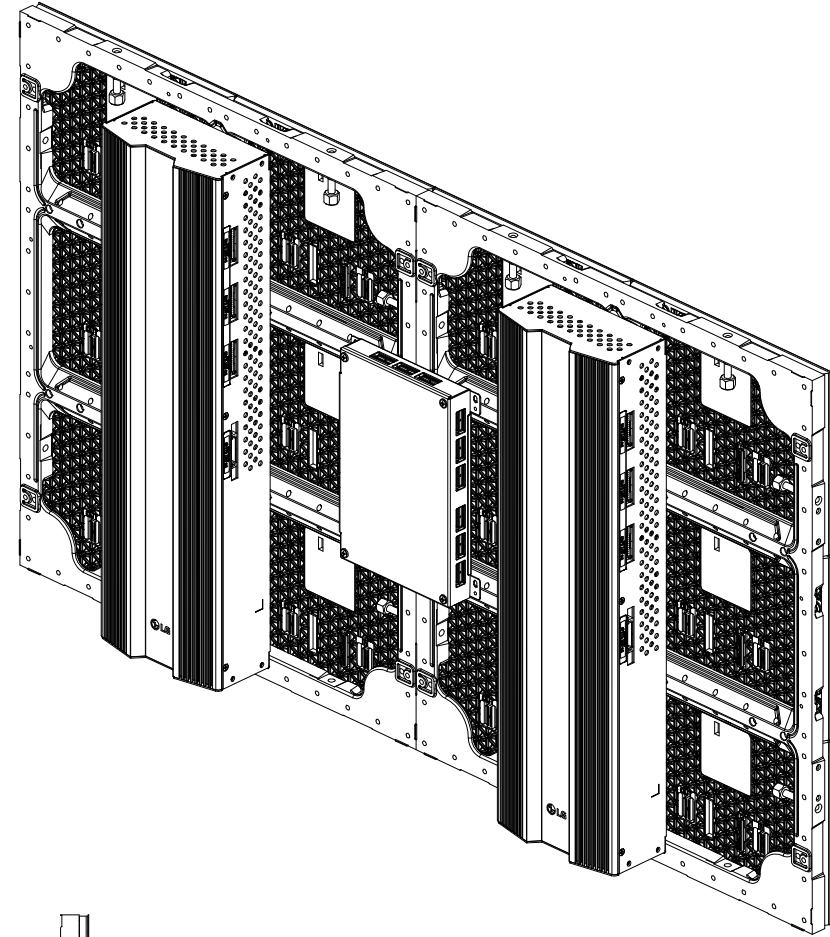

■ LAP020EL6BP  
 - SIZE: W 960mm X H 540mm

PROJECT TITLE

LED Screen

NOTE

1. This drawing is only for reference.
2. Specifications subject to change without notice.

△		
△		
△		
△		
△		
△		
△		
△		

REVISIONS DATE

DRAWN BY

DESIGNED BY

CHECKED BY

APPROVED BY

DRAWING TITLE  
 Cabinet Elevation  
 LAP020EL6BP

MATERIAL

SCALE

DATE 2019. 03. 20.

SHEET NO. DRAFT REV. A

AS (E00-07)mm (+2mm)